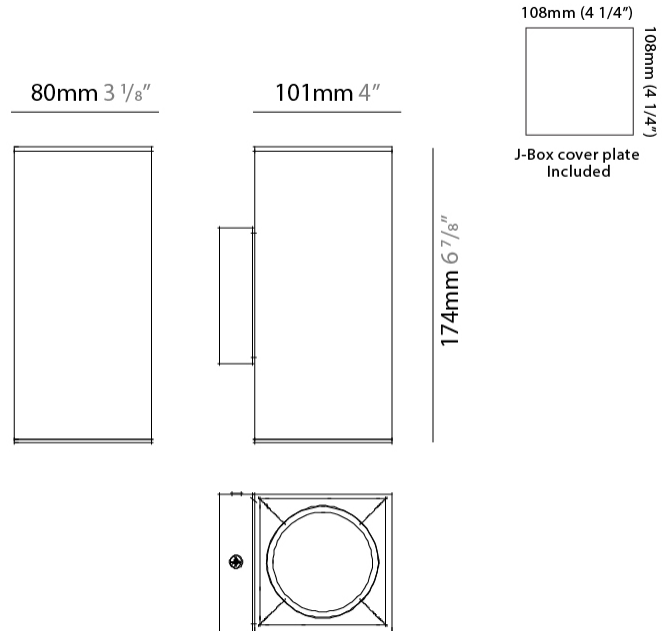

DAU SINGLE SURFACE

D93044-

base number   Finish
Options

PROJECT	_____
TYPE	_____
SPECIFIER	_____
QUANTITY	_____
DATE	_____

1. To build a product code in our configurator select the specify button on the base model # product page
2. To build a manual product code on this datasheet choose from the options listed below in blue font and add the suffix to the base model #

GENERAL

Series: Dau _____
Subseries: Dau Single _____
Brand: Milan _____
Division: Design _____
Mounting Type: Surface _____
Mounting Location: Wall _____
Subcategory: Up/Down Light _____

PHYSICAL

Shape: Rectangle _____
Length (mm): 80 _____
Length (in): 3 1/8 _____
Height (mm): 174 _____
Depth (mm): 101 _____
Height (in): 6 9/11 _____
Depth (in): 4 _____
Extension (mm): 101 _____
Extension (in): 4 _____
Light Distribution: Direct / Indirect _____
Weight (kg): 1.23 _____
Weight (lbs): 2.71 _____
Fixture Finish: [BAL](#) / [MWL](#) / [BSL](#) _____
Fixture Material: Extruded Aluminum _____

ELECTRICAL

Number of Lamps: 2 _____
Lamp Type: LED Retrofit _____
Lamp Shape: MR16 _____
Bulb Included: Bulb Not Included _____
Max. Wattage Per Lamp (W): 5 _____
Lamp Base: GU10 _____
Input Voltage (V): 120Vac Direct Line _____

LED

OPTICAL

RATINGS AND CERTIFICATIONS

Certified By: Certified for North American Standards _____
IP rating: IP20 _____