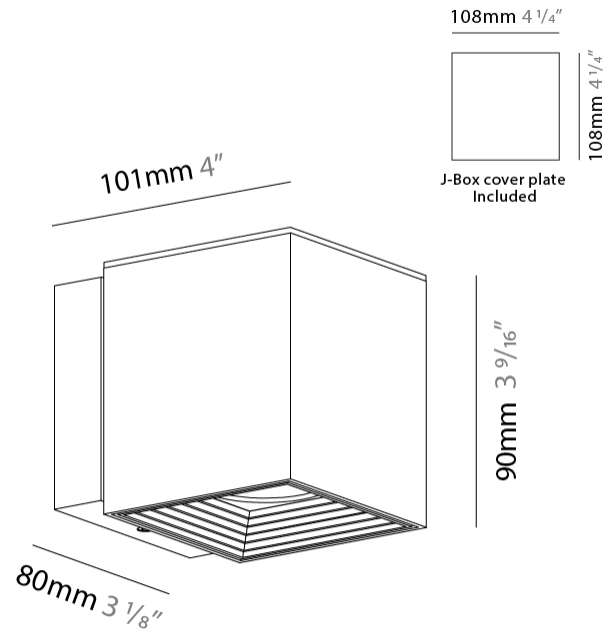

PROJECT	
TYPE	
SPECIFIER	
QUANTITY	
DATE	

DAU SINGLE SURFACE

D93189R9-

base number Finish
Options

1. To build a product code in our configurator select the specify button on the base model # product page
2. To build a manual product code on this datasheet choose from the options listed below in blue font and add the suffix to the base model #

GENERAL

Series: Dau
Subseries: Dau Single
Brand: Milan
Division: Design
Mounting Type: Surface
Mounting Location: Wall
Subcategory: Downlight

PHYSICAL

Shape: Cube
Length (mm): 80
Length (in): 3 1/8
Height (mm): 90
Depth (mm): 101
Height (in): 3 9/16
Depth (in): 4
Extension (mm): 114
Extension (in): 4 1/2
Light Distribution: Direct
Fixture Finish: [BAL / MWL / BSL](#)
Fixture Material: Extruded Aluminum

ELECTRICAL

Lamp Type: LED
Input Wattage (W): 10
Total Output Wattage (W): 9.3
Dimming: Tri-Mode (Non-Dimming and Phase Dimming (120Vac only) and 0-10V Dimming)
Driver Included: Yes
Driver Location: Integrated
Driver Type: Constant Current - 120Vac
Driver Class: Class 2
Input Voltage (V): 120 - 277
Constant Current (MA): 350
Upon Request: Not included - see components) Remote: 0-10Vdc dimming / Phase dimming @120Vac only / 277Vac

LED

Number of LEDs: 1
Color Temperature (°K): 3000
Max. Delivered Lumen (lm): 956
CRI: >90 CRI
Lamp Life (hrs): 50000

OPTICAL

RATINGS AND CERTIFICATIONS

Certified By: Certified for North American Standards
IP rating: IP44