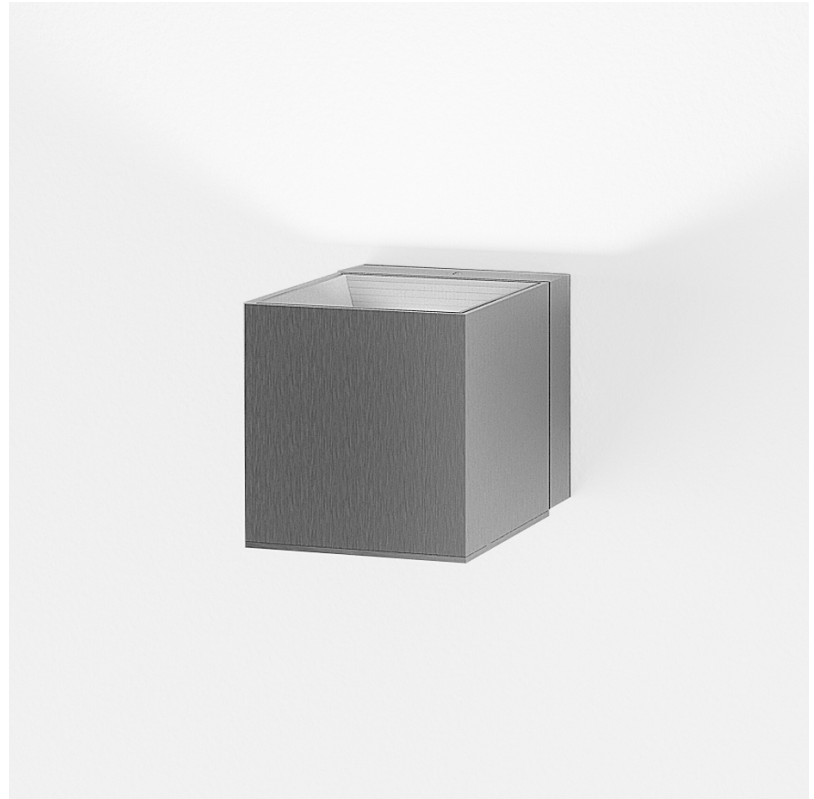

DAU SINGLE SURFACE

D93239-

base number   Finish
Options

PROJECT	_____
TYPE	_____
SPECIFIER	_____
QUANTITY	_____
DATE	_____

1. To build a product code in our configurator select the specify button on the base model # product page
2. To build a manual product code on this datasheet choose from the options listed below in blue font and add the suffix to the base model #

GENERAL

Series: Dau _____
Subseries: Dau Single _____
Brand: Milan _____
Division: Design _____
Mounting Type: Surface _____
Mounting Location: Wall _____
Subcategory: Downlight _____

PHYSICAL

Shape: Cube _____
Length (mm): 80 _____
Length (in): 3 1/8 _____
Height (mm): 80 _____
Depth (mm): 101 _____
Height (in): 3 1/8 _____
Depth (in): 4 _____
Extension (mm): 101 _____
Extension (in): 4 _____
Light Distribution: Direct _____
Fixture Finish: [BAL](#) / [MWL](#) / [BSL](#) _____
Fixture Material: Extruded Aluminum _____

ELECTRICAL

Lamp Type: LED _____
Input Wattage (W): 7 _____
Dimming: Electronic Low Voltage Dimming _____
Input Voltage (V): 120Vac Direct Line _____

LED

Number of LEDs: 1 _____
Color Temperature (°K): 3000 _____
Max. Delivered Lumen (lm): 665 _____
CRI: >90 CRI _____
Lamp Life (hrs): 50000 _____

OPTICAL

RATINGS AND CERTIFICATIONS

Certified By: Certified for North American Standards _____
IP rating: IP20 _____