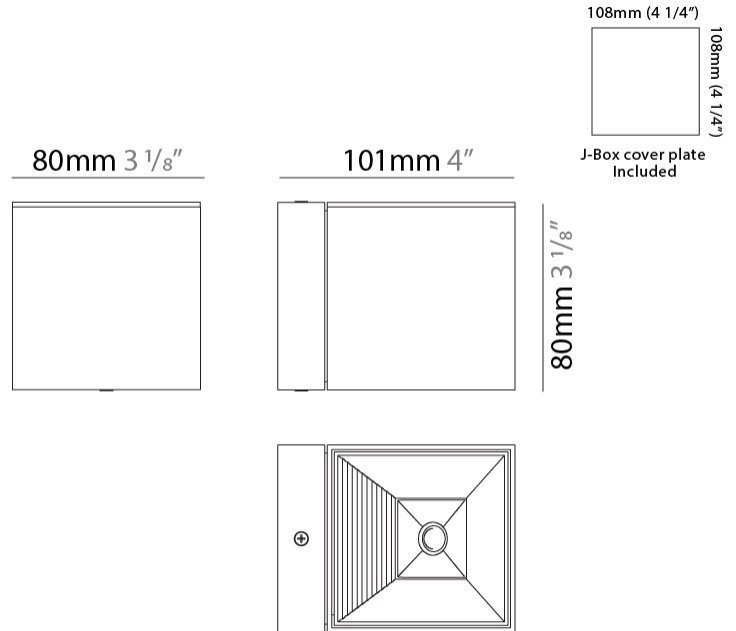

DAU SINGLE SURFACE

D93239-

base number   Finish
Options

PROJECT	_____
TYPE	_____
SPECIFIER	_____
QUANTITY	_____
DATE	_____

1. To build a product code in our configurator select the specify button on the base model # product page
2. To build a manual product code on this datasheet choose from the options listed below in blue font and add the suffix to the base model #

GENERAL

Series: Dau _____
Subseries: Dau Single _____
Brand: Milan _____
Division: Design _____
Mounting Type: Surface _____
Mounting Location: Wall _____
Subcategory: Downlight _____

PHYSICAL

Shape: Cube _____
Length (mm): 80 _____
Length (in): 3 1/8 _____
Height (mm): 80 _____
Depth (mm): 101 _____
Height (in): 3 1/8 _____
Depth (in): 4 _____
Extension (mm): 101 _____
Extension (in): 4 _____
Light Distribution: Direct _____
Fixture Finish: [BAL](#) / [MWL](#) / [BSL](#) _____
Fixture Material: Extruded Aluminum _____

ELECTRICAL

Lamp Type: LED _____
Input Wattage (W): 7 _____
Dimming: Electronic Low Voltage Dimming _____
Input Voltage (V): 120Vac Direct Line _____

LED

Number of LEDs: 1 _____
Color Temperature (°K): 3000 _____
Max. Delivered Lumen (lm): 665 _____
CRI: >90 CRI _____
Lamp Life (hrs): 50000 _____

OPTICAL

RATINGS AND CERTIFICATIONS

Certified By: Certified for North American Standards _____
IP rating: IP20 _____